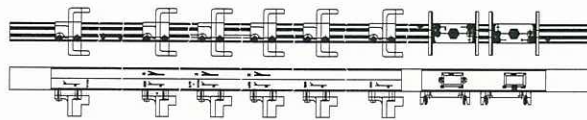

tilt and turn single sash window using jigs

(50727, 50737, 50732) drive gears

(21108) Hinges

(21108) centre locks

(21108) centre locks

jigs pagage 10362