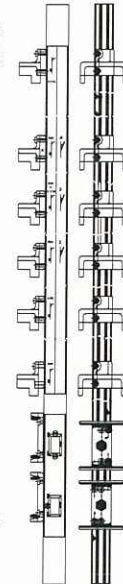

tilt and turn single sash window using jigs

(50727, 50737, 50732) drive gears

(21108) Hinges

(21108) centre locks

(21108) centre locks

jigs pagage 10362