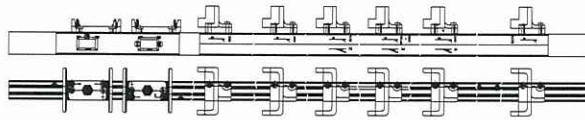

tilt and turn single sash window using jigs

(50727, 50737, 50732) drive gears

(21108) Hinges

(21108) centre locks

(21108) centre locks

jigs pagage 10362